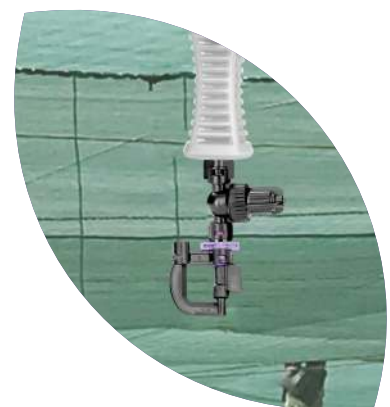

LEAKAGE PREVENTION DEVICE (LPD)

The Aqua LPD is designed to ensure that no water is wasted, offering sustainable irrigation without sacrificing efficiency. Aqua range of LPD's with high, medium and low opening and closing pressures, keep your system primed with pressurized water, ensuring immediate start-up when needed.

Their modular design is compatible with a range of micro-sprinklers and foggers, offering a choice between Push fit, Bayonet threaded connections. Aqua LPD maintains minimal pressure loss even at high flow rates, with a one-stage opening mechanism that ensures simplicity.

HIGHLIGHTS

- **Efficient Design:** Prevents dripping and wastage of water from micro sprinklers & foggers during upside down installation.
- Keeps the line full of water and enables immediate flow at pump start-up.
- All micro sprinklers & foggers in the system start/stop simultaneously.
- Minimum pressure loss even at high flow rates.
- **Hassle-free Maintenance:** Easy maintenance thanks to its easy to dismantle and reassemble design, making cleaning and upkeep simple.
- **Multiple Sizes:** 3 Variants with High, Medium and Low opening & closing pressure.
- **Available Connection:** Bayonet, Push fit and 3/8" BSW threaded connection
- 3/8" BSW LPD connect directly to the PVC pipe - save extra connectors and labours.
- 3/8" LPD Seals directly – No O-ring or washer required.

- Standard: body is black color is according pressure's type.
- Available in white color upon specific request.

LPD with Different Products			
			
AQUASPIN with LPD	AQUAMIC with LPD	AQUAMIST with LPD	AQUAFOGG with LPD